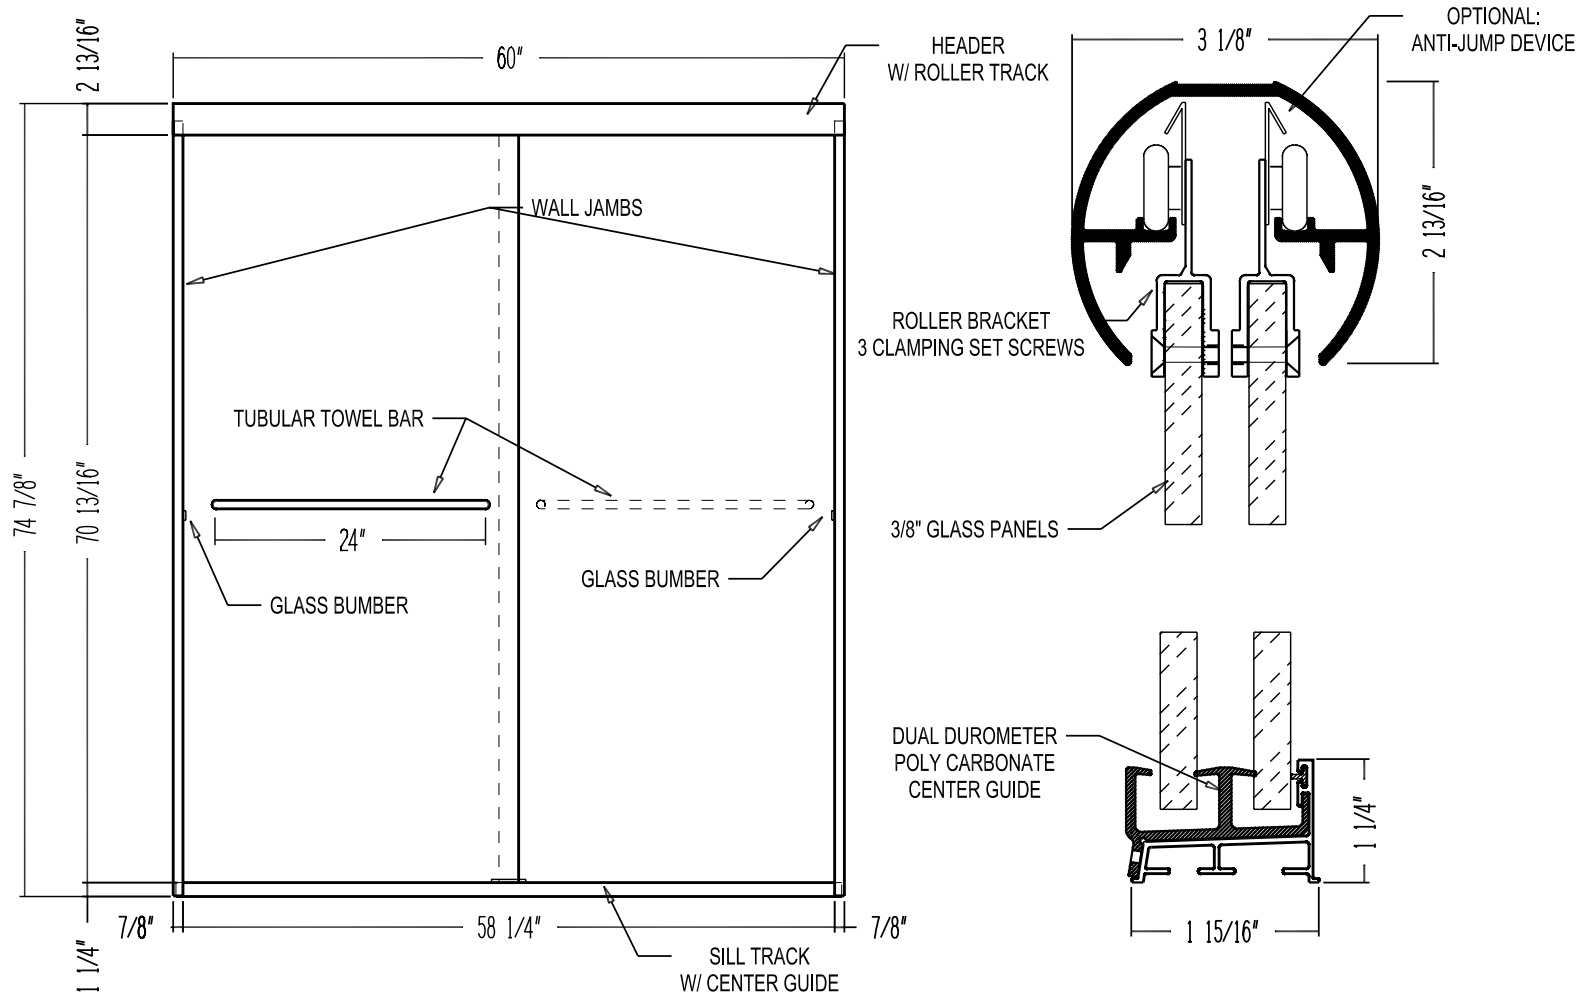

3/8" Signature By-Pass Glass Shower Door

Front Elevation

BASIC CONSTRUCTION: ALUMINUM EXTRUSION AND TEMPERED GLASS

JOB NAME / LOCATION:	Sunshine Glass, Houston TX	COLOR:	Clear / Silver
		QUANTITY:	?
 Southeastern Aluminum Products, Inc.			