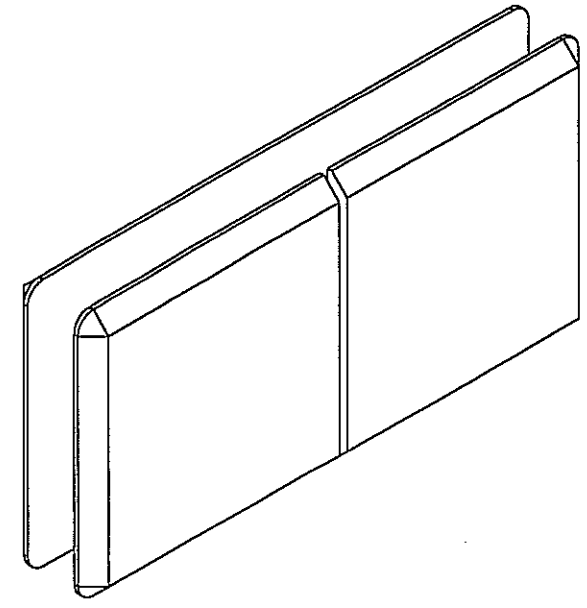

Signature Series 900
 Panel Clamp
 180 GTG Option

****There is an ongoing product development initiative to phase out open style GTG clamps (980) and move to a closed style (980C). This is occurring at an uneven pace. Meaning, depending upon the type or color the conversion may or may not have occurred. Glass fabrication IS different from one to the other. Please consult the price list, CrystalSoft or Online ordering to see what is currently available.**