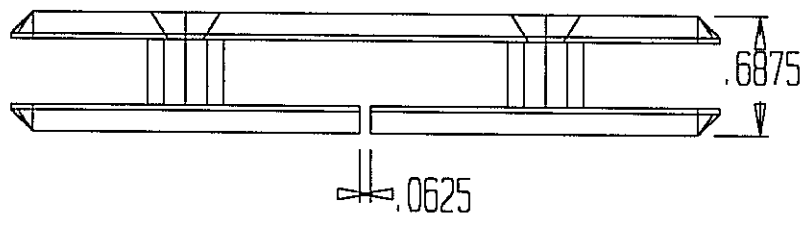

Signature Series 900
 Panel Clamp
 180 GTG Option

****There is an ongoing product development initiative to phase out open style GTG clamps (980) and move to a closed style (980C). This is occurring at an uneven pace. Meaning, depending upon the type or color the conversion may or may not have occurred. Glass fabrication IS different from one to the other. Please consult the price list, CrystalSoft or Online ordering to see what is currently available.**