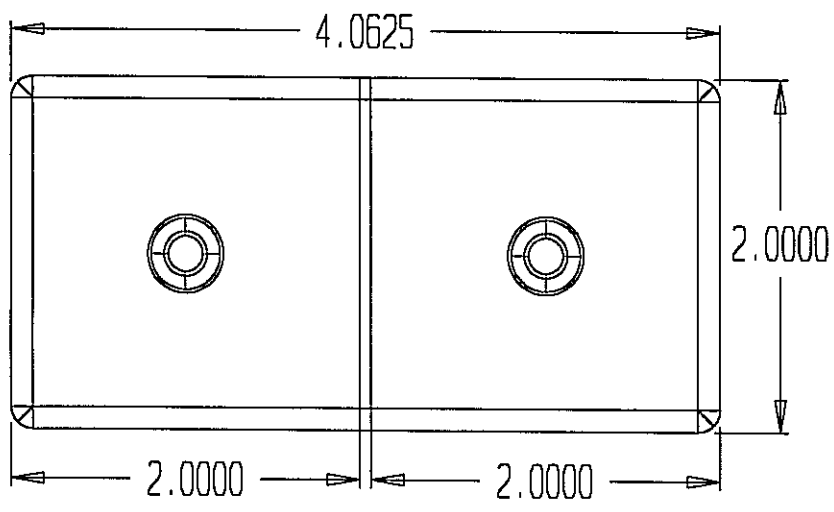

Signature Series 900
 Panel Clamp
 180 GTG Option

****There is an ongoing product development initiative to phase out open style GTG clamps (980) and move to a closed style (980C). This is occurring at an uneven pace. Meaning, depending upon the type or color the conversion may or may not have occurred. Glass fabrication IS different from one to the other. Please consult the price list, CrystalSoft or Online ordering to see what is currently available.**