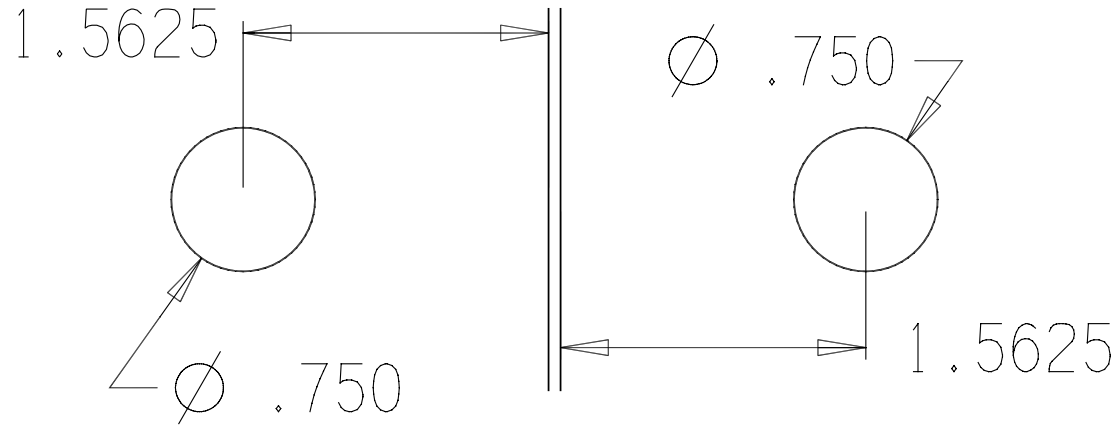

**There is an ongoing product development initiative to phase out open style GTG clamps (980) and move to a closed style (980C). This is occurring at an uneven pace. Meaning, depending upon the type or color the conversion may or may not have occurred. Glass fabrication IS different from one to the other. Please consult the price list, CrystalSoft or Online ordering to see what is currently available.

Signature Series 980c
Panel Clamp
180 GTG Closed Option