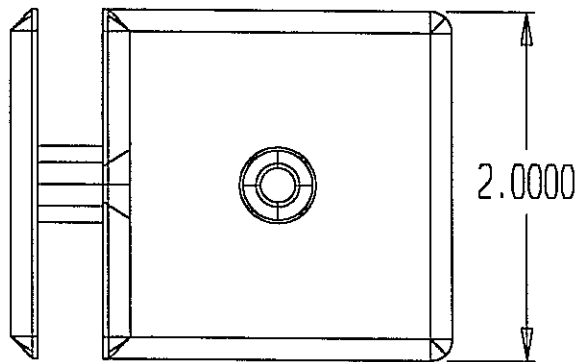

Signature Series 900
 Panel Clamp
 90 GTG Option

**There is an ongoing product development initiative to phase out open style GTG clamps (990) and move to a closed style (990C). This is occurring at an uneven pace. Meaning, depending upon the type or color the conversion may or may not have occurred. Glass fabrication IS different from one to the other. Please consult the price list, CrystalSoft or Online ordering to see what is currently available.